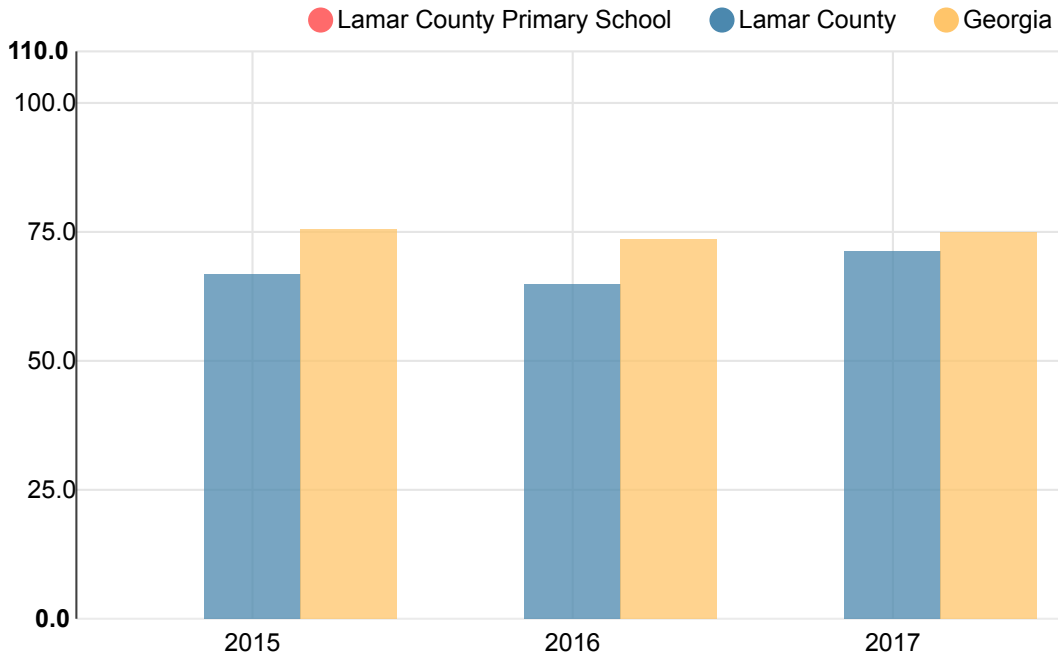

CCRPI Single Score

Student Mobility Rate

13.7%

School Climate Star Rating

Per Pupil Expenditures

School	$8,424
District	$8,325
State	$9,086